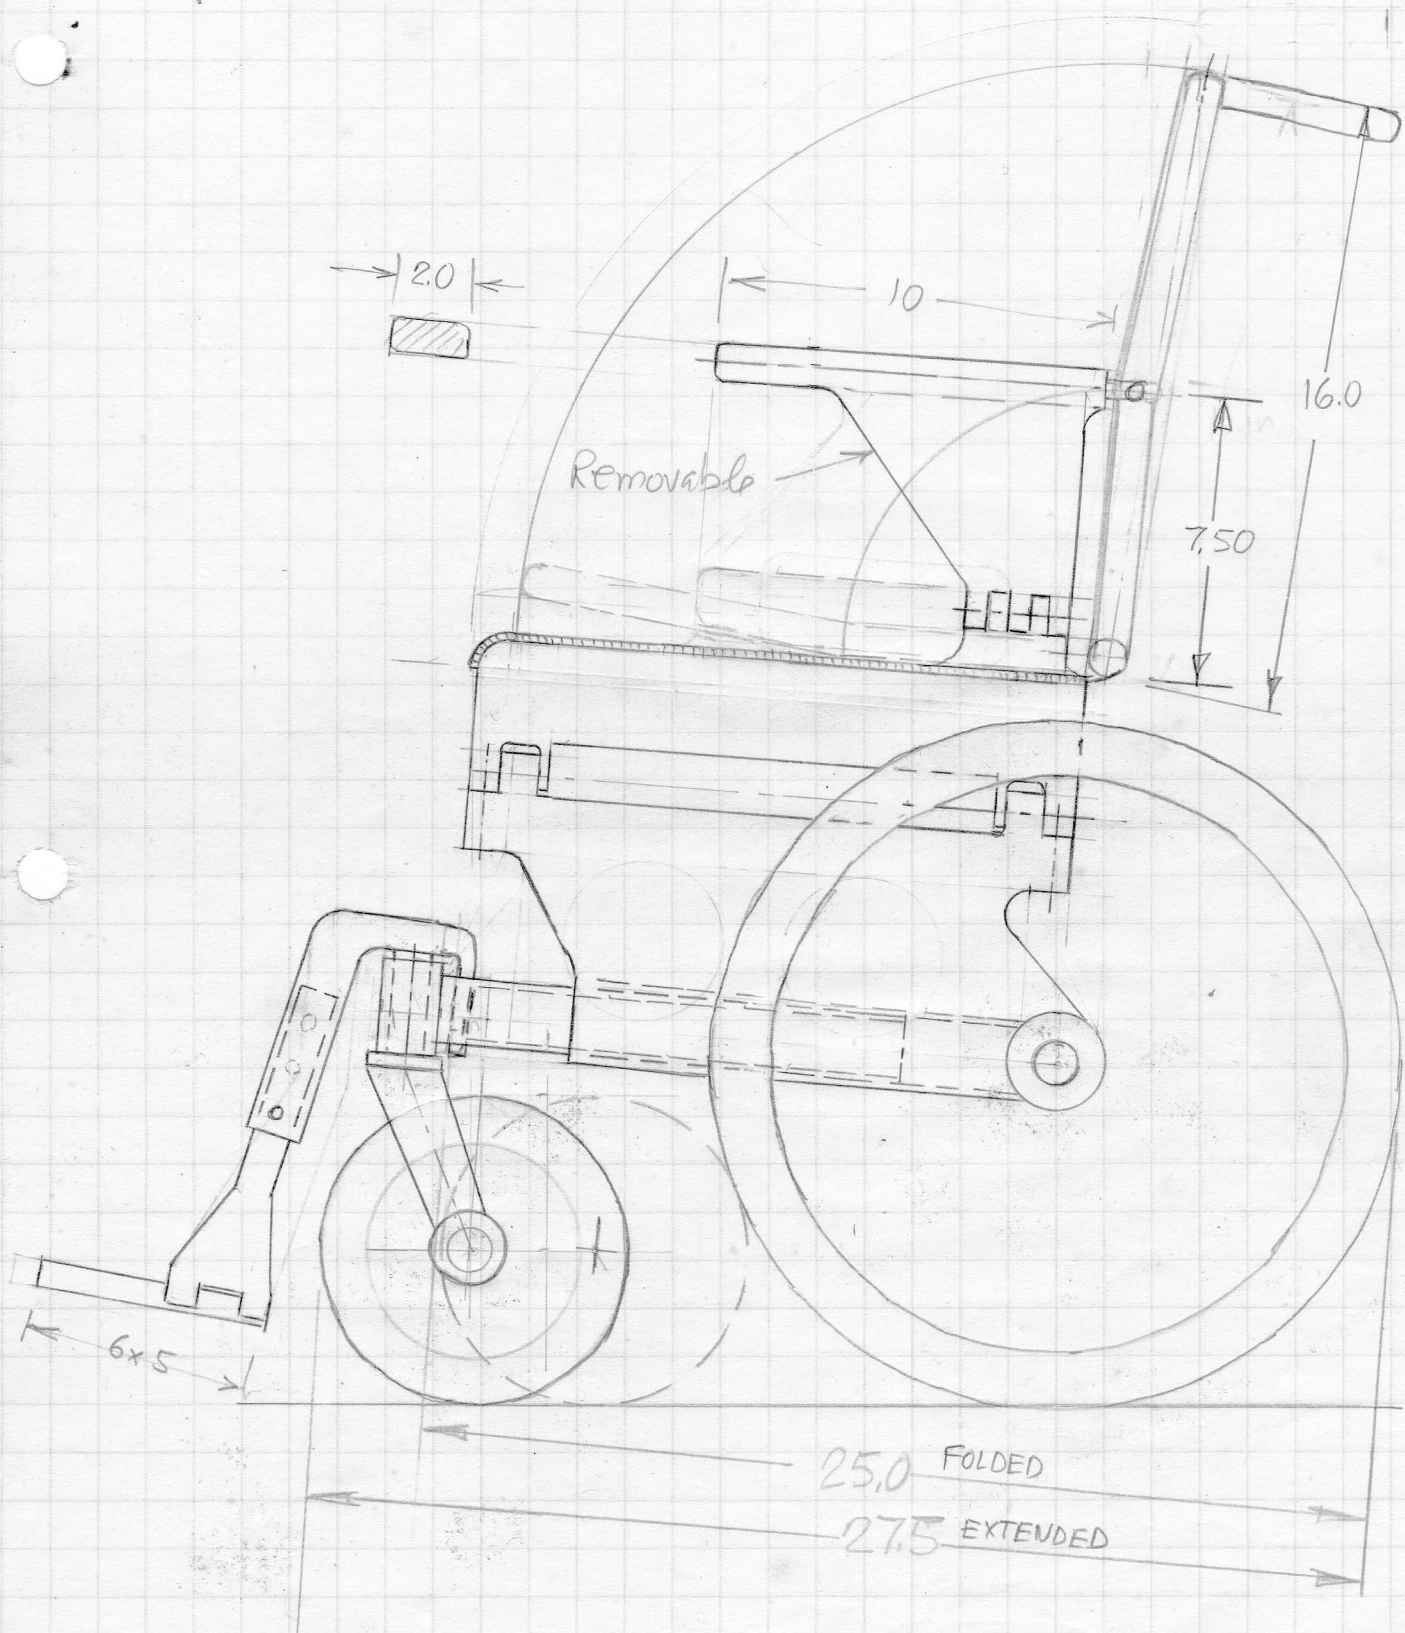

Oct. 16-86  
RP

FOLDED DIMENSIONS 25.0 x 21.0 x 8.5